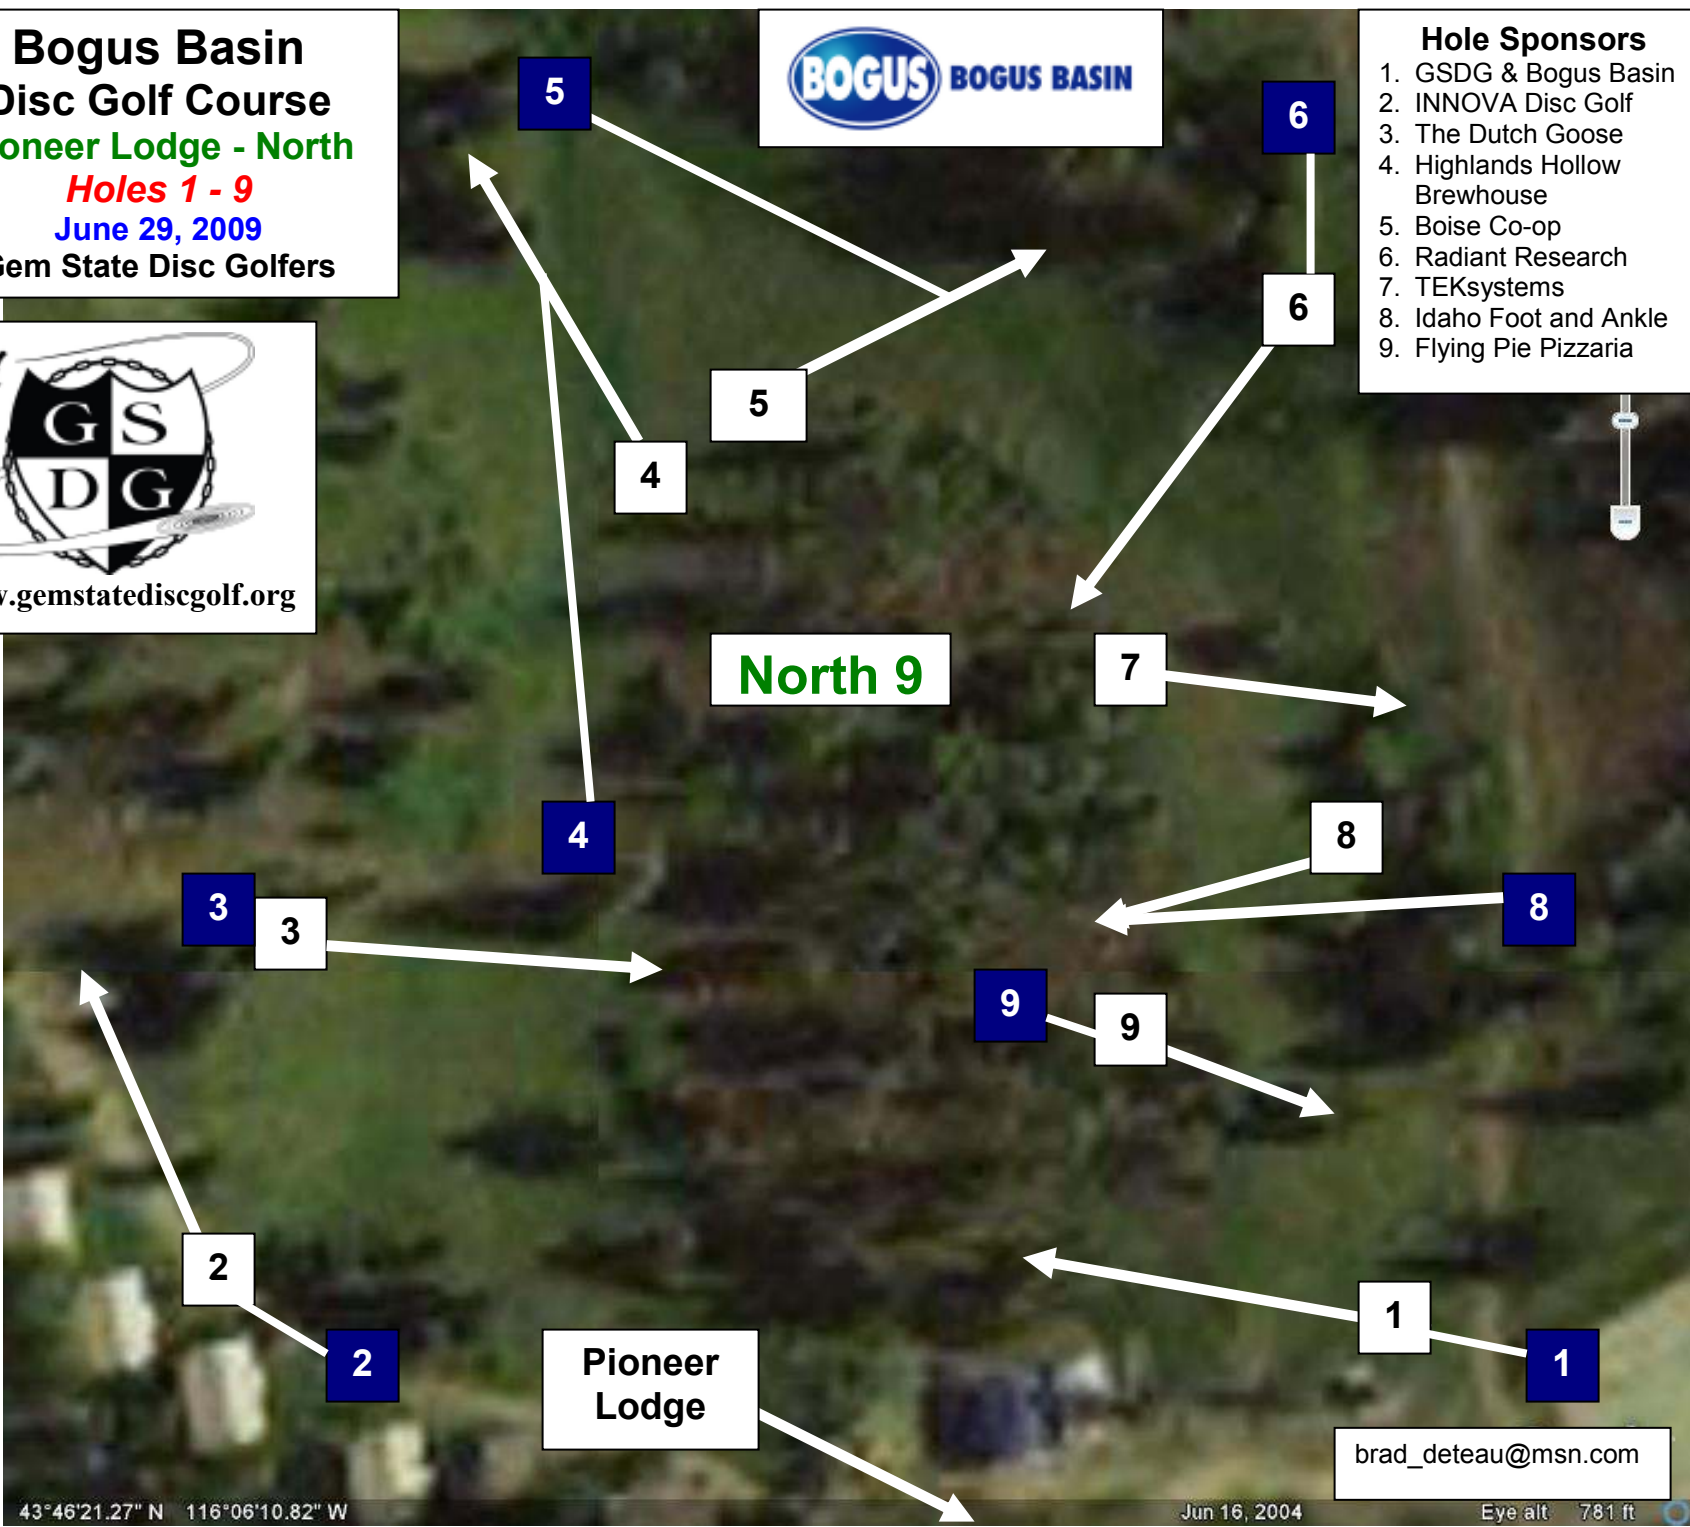

**Bogus Basin
Disc Golf Course**
Pioneer Lodge - North
Holes 1 - 9
June 29, 2009
Gem State Disc Golfers

- Hole Sponsors**
1. GSDG & Bogus Basin
 2. INNOVA Disc Golf
 3. The Dutch Goose
 4. Highlands Hollow
Brewhouse
 5. Boise Co-op
 6. Radiant Research
 7. TEKsystems
 8. Idaho Foot and Ankle
 9. Flying Pie Pizzeria

North 9

Pioneer Lodge

brad_deteau@msn.com

43°46'21.27" N 116°06'10.82" W

Jun 16, 2004

Eye alt 781 ft