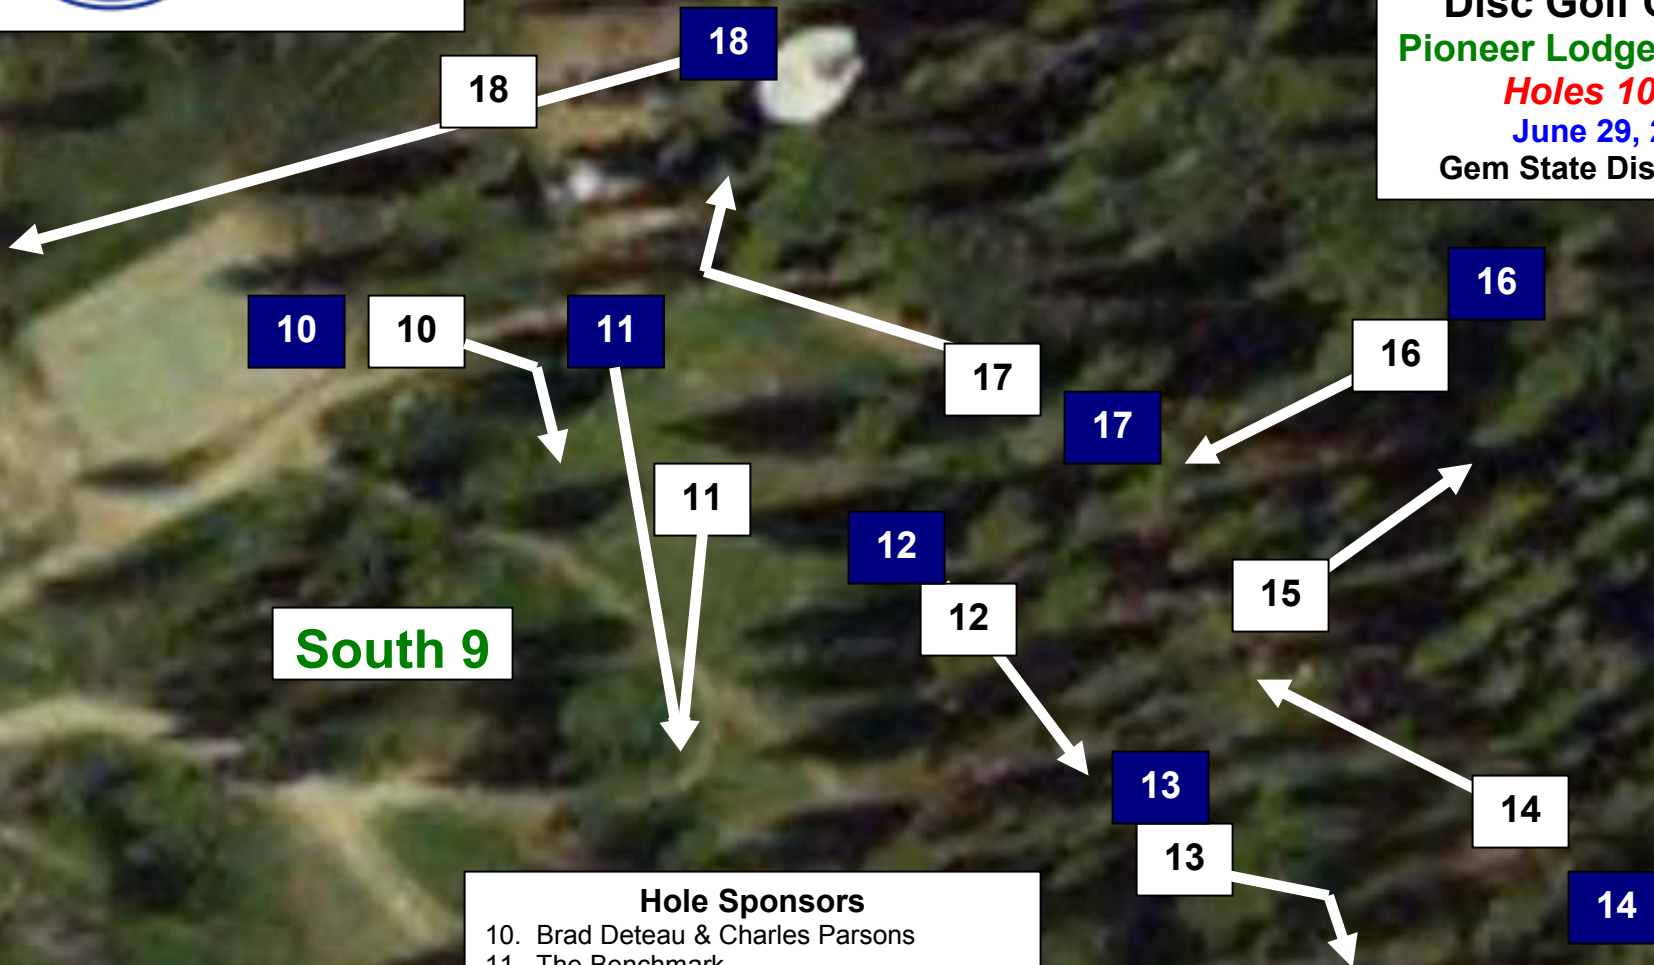

**Bogus Basin  
Disc Golf Course**  
Pioneer Lodge – South 9  
*Holes 10 - 18*  
June 29, 2009  
Gem State Disc Golfers

**South 9**

**Hole Sponsors**

- 10. Brad Deteau & Charles Parsons
- 11. The Benchmark
- 12. Archanbo Financial, Justin Archanbo & Jon Evans
- 13. Nat and Don
- 14. INNOVA Disc Golf
- 15. Dave Eilers, Rob Hansen, Sean Dennie, Dean Love & Jeff Waldeck
- 16. Steamroller.com & Brock Frazier
- 17. Boise Gutter & Billy Bob Smith
- 18. McU Sports